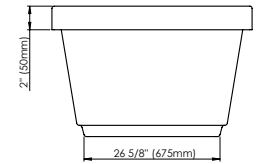

IMPROVED DESIGN