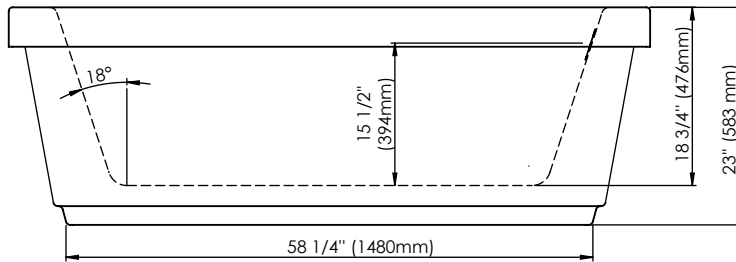

Produits Neptune
Rouge

Munich F2 3466

Bathtub

Ajustable feet

Above-the-floor rough (AFR)

*All dimensions are approximate and subject to change without notice

Please refer to the installation guide before beginning the installation