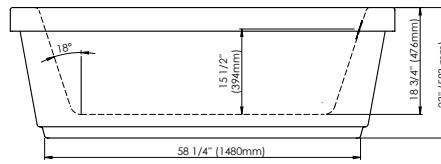

IMPROVED DESIGN