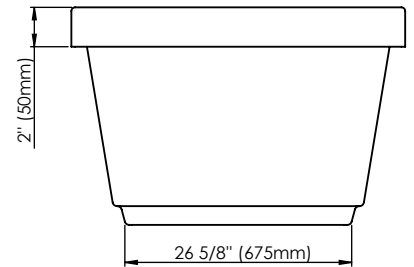

Produits Neptune
Rouge

Munich F2 3466

Bathtub

Ajustable feet

Above-the-floor rough (AFR)

*All dimensions are approximate and subject to change without notice

Please refer to the installation guide before beginning the installation