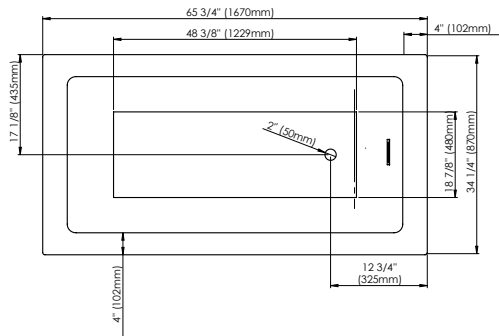

MUNICH F2 3466

65 3/4" x 34 1/4" x 23"

PRODUCT DESCRIPTION:	
Adjustable feet Contemporary style Above-the-floor rough (AFR) Integrated linear overflow and drain kit included, chrome	
WATER CAPACITY:	IMMERSION:
71 gallons	15 1/2 po
BOX SIZE:	
68" x 37" x 25"	
NET WEIGHT:	GROSS WEIGHT:
147 lbs	162 lbs

24-48 hrs

IMPROVED DESIGN

Bathtub only

MUN3466F2

Mass-Air

MUN3466F2M

Included: 12 injectors, 750W (1 1/2h.p.) Optima blower, with 300W heating element, 72" blower hose extension, and remote control.

Rouge-Air

MUN3466F2A

Included: 12 micro-jets, 750W (1 1/2h.p.) Optima blower, with 300W heating element, 72" blower hose extension, and remote control.

GENERAL OPTIONS

Overflow and waste included: Chrome

Acrylic Colour: White

Standard

Bathtub drain adapter (picture below)

Gel black neck pillow

White or brushed nickel overflow and drain kit

MASS-AIR / ROUGE-AIR OPTIONS

Mass-Air Jet finish: White/Chrome

Standard

Others: Chrome/Chrome

96" blower hose extension

A blower hose extension is required when the blower is located more than 4' from the bathtub.

* Possibility to install FEN990240 and TAR990340 faucets.

BATHTUB DRAIN ADAPTER

D-111 (123 Connect) is a floor drain adapter designed to facilitate the installation of freestanding bathtubs (must be installed before tiles are laid).

Designed to be installed in a 8" to 10" joist space.

LINEAR OVERFLOW

White

Brushed nickel

Chrome

CONFORMITY ATTESTATION
Bathtub Standards
CAN / CSA.B45.5
Hydromassage Standard
CAN / CSA.B45.10 / CSA.C22.2 / UL-1795

ECORESPONSABLE Certification
First manufacturer of bathroom products in North America to be certified ecoresponsible

Produits Neptune
Rouge

6835, Picard street, Saint-Hyacinthe (Québec) J2S 1H3
Phone: (450) 773-7058 - Fax: (450) 773-5063
produitsneptune.com