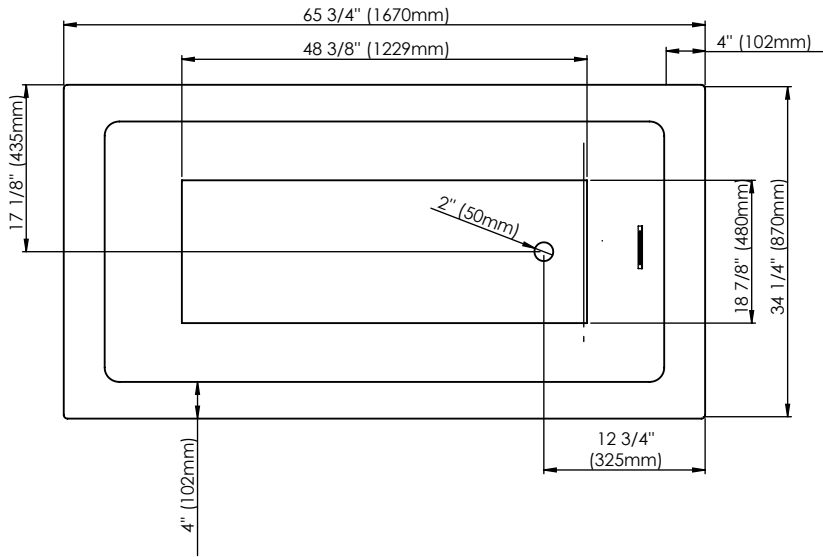

Produits Neptune
Rouge

Munich F2 3466

Bathtub

Ajustable feet

Above-the-floor rough (AFR)

*All dimensions are approximate and subject to change without notice

Please refer to the installation guide before beginning the installation